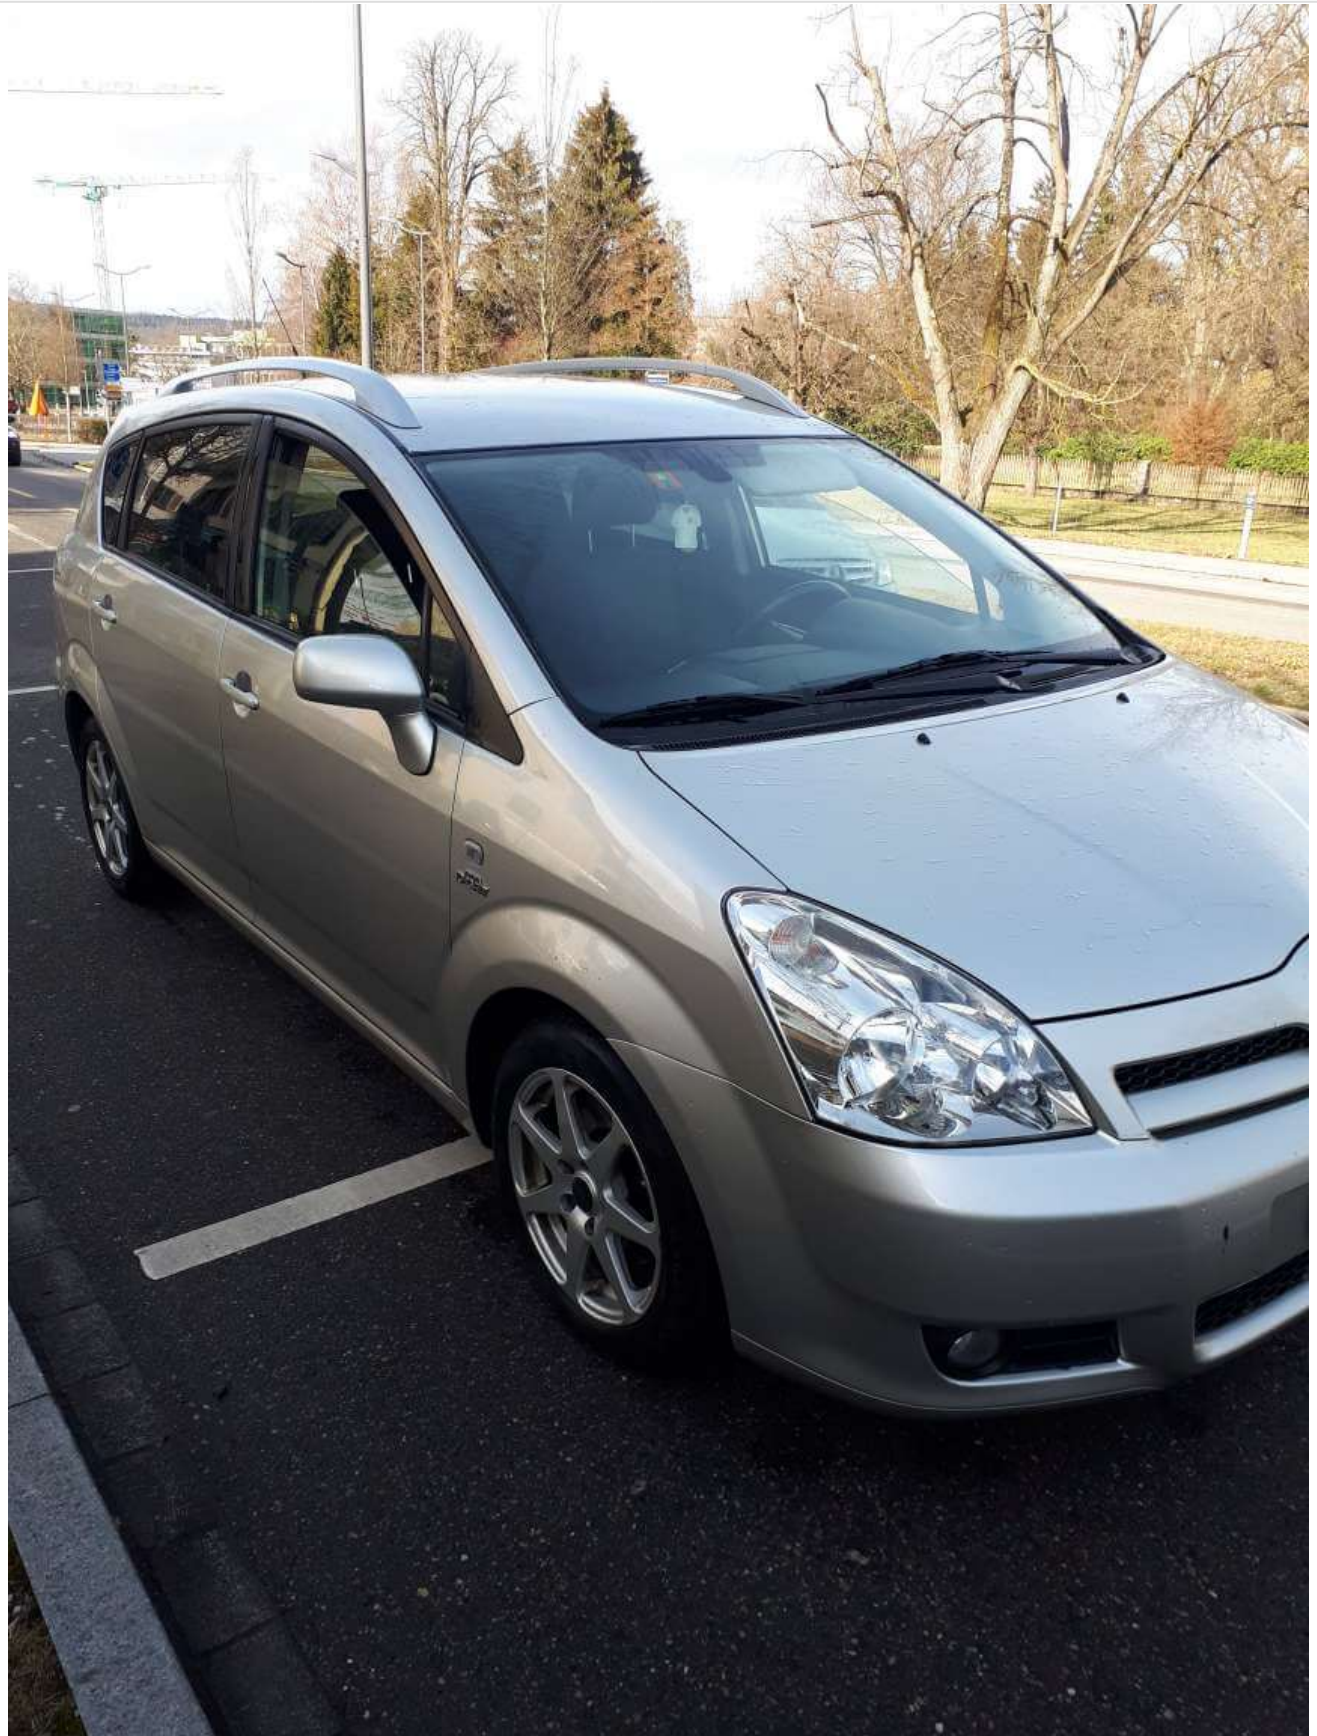

Car Detail of Toyota Corolla Verso 2.2

Provider Contact Details			
Provider Name	Mohammad Rahman	Contact Number	076 200 85 38
Address	Hintertrottenstrasse 21 5236 Remigen Schweiz		
Vehicle Info			
Car Type	Personenwagen	Vehicle Condition	Old Timer
Construction	Limousine	First Registration	22 Nov 2005
Brand	Toyota	Model	Toyota Corolla
Exterior Color	Gray	Kilometer	180000 km
Seats	Manual Transmission	Fuel	Diesel
Gearbox	7	Doors	
Cylinder		Consumption (l/100 km)	
Last Test	14 Mar 2017		
Original Price		Price	4,200 CHF
CO2 Emission		Type Certificate	
Emission Standard		Construction	Limousine
Empty Weight		Power Unit	
Interior Color		Capacity (cm ³)	
Chassis NR		Car No. :	
Ownership		Warranty	
Technical Specifications			
Stammnummer		User / Vertical Load	
Approval		Weight of the Train	
Road Load		Curb Weight (kw/kg)	
Road Load		Displacement	
PS		Power KW	
Electricity Consumption (kwh/100 km)		Trailer Load	
Other Features			